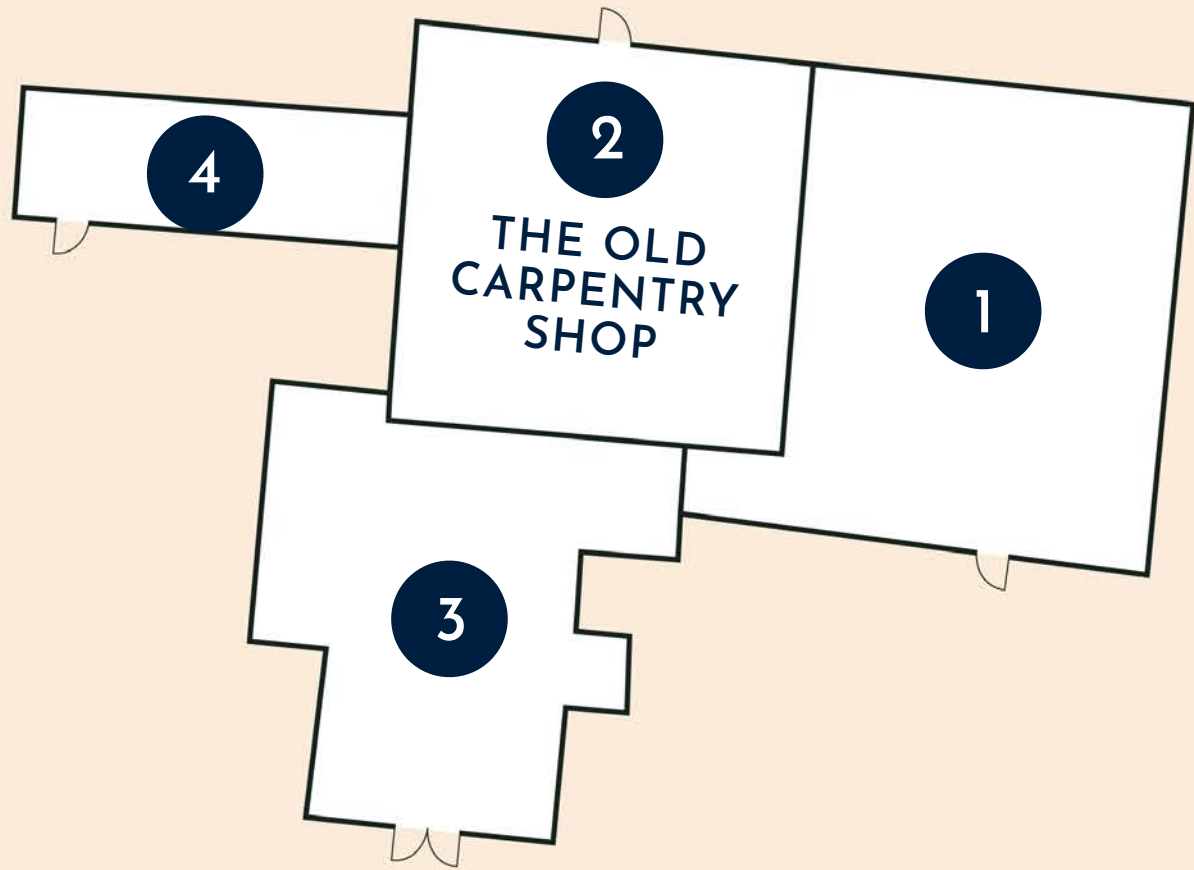

BRADFORD ESTATES

Business Centre, TF11 8JU

Car Parking

WESTON-UNDER-LIZARD

A5

Weston Park